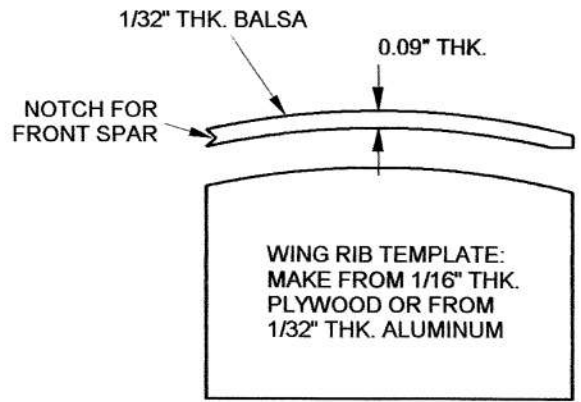

BOTTOM VIEW

WEIGHTS:
WING 0.51 GM
PROP 0.30 GM
REST 0.60 GM
TOT. 1.41 GM

MOTOR: 14" LOOP OF 0.036" WIDE SUPER SPORT