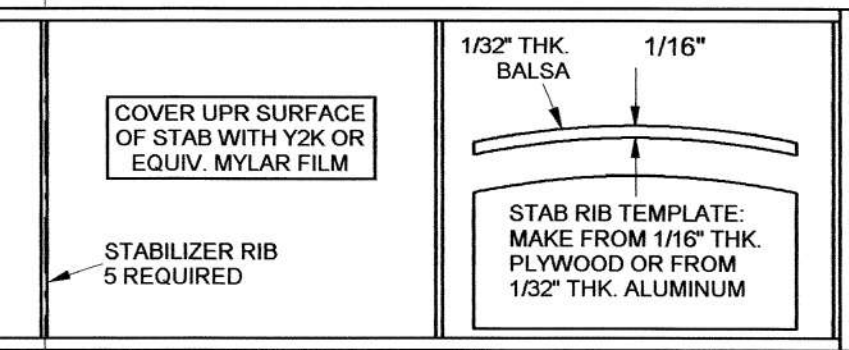

BOTTOM VIEW

WEIGHTS:
WING 0.51 GM
PROP 0.30 GM
REST 0.60 GM
TOT. 1.41 GM

MOTOR: 14" LOOP OF 0.036" WIDE SUPER SPORT