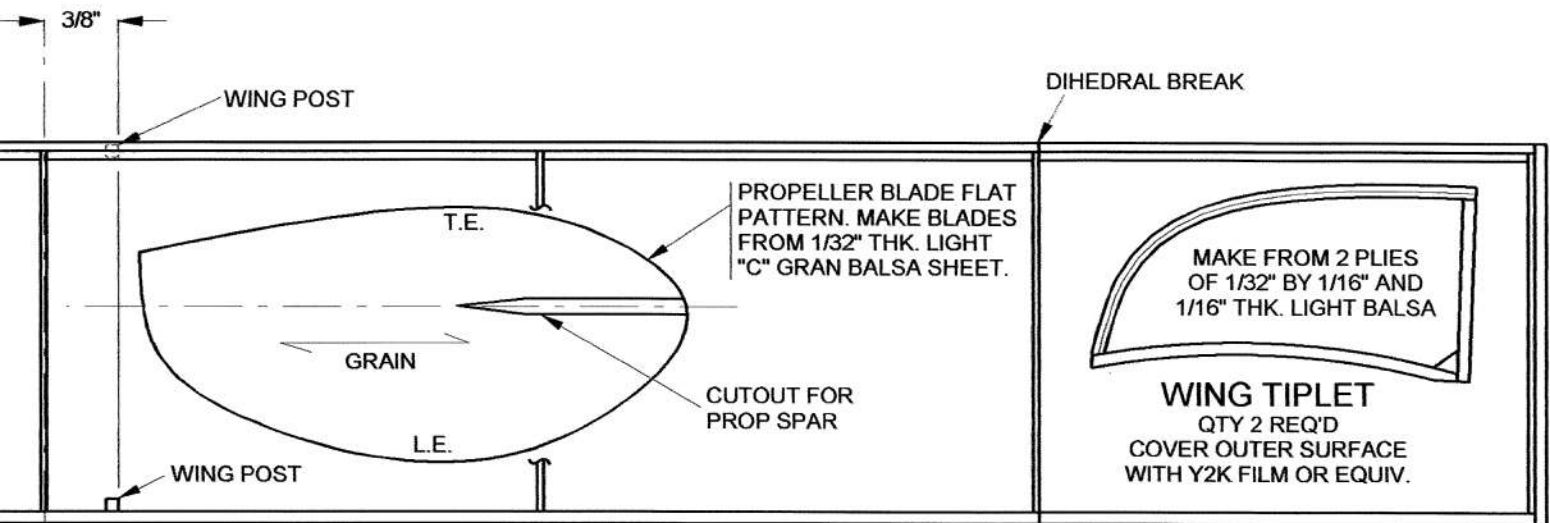

BOTTOM VIEW

WEIGHTS:
WING 0.51 GM
PROP 0.30 GM
REST 0.60 GM
TOT. 1.41 GM

MOTOR: 14" LOOP OF 0.036" WIDE SUPER SPORT